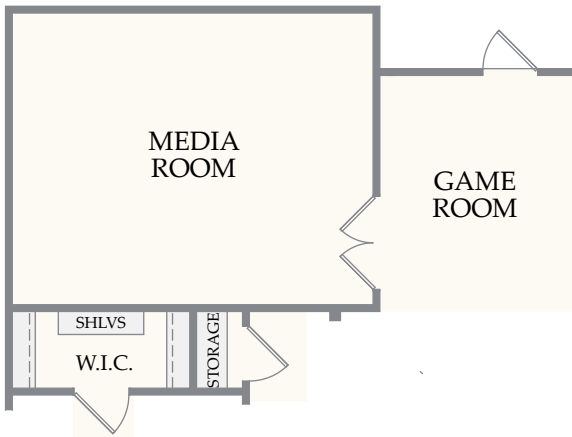

THE RIO

THE RIO

THE RIO

OPTIONAL OUTDOOR LIVING at MAIN LEVEL

OPTIONAL FIREPLACE w/ OUTDOOR LIVING at MAIN LEVEL

OPTIONAL KITCHEN w/ OUTDOOR LIVING

OPTIONAL SLIDING DOOR w/ OUTDOOR LIVING at MAIN LEVEL

THE RIO

OPTIONAL FIREPLACE
at GREAT ROOM

OPTIONAL CHEF KITCHEN
at MAIN LEVEL

OPTIONAL GOURMET
KITCHEN at MAIN LEVEL

THE RIO

OPTIONAL CABINETS / SINK at
LAUNDRY

OPTIONAL STUDY ILO
FLEX ROOM

OPTIONAL EXPANDED OWNER'S
SHOWER ILO TUB/SHOWER

OPTIONAL BEDROOM 5 / BATH 4
ILO FLEX at MAIN LEVEL

THE RIO

OPTIONAL MEDIA ROOM
ILO BEDROOM 4

OPTIONAL MEDIA ROOM w/ WET
BAR ILO BEDROOM 4

OPTIONAL GAME ROOM
BAR at SECOND LEVEL

OPTIONAL BATH 3
at SECOND LEVEL