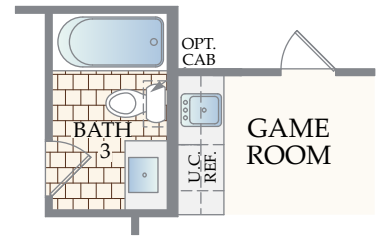

OPTIONAL FIREPLACE
at GREAT ROOM

OPTIONAL CHEF KITCHEN
at MAIN LEVEL

OPTIONAL GOURMET
KITCHEN at MAIN LEVEL

THE RIO

OPTIONAL CABINETS / SINK at
LAUNDRY

OPTIONAL STUDY ILO
FLEX ROOM

OPTIONAL EXPANDED OWNER'S
SHOWER ILO TUB/SHOWER

OPTIONAL BEDROOM 5 / BATH 4
ILO FLEX at MAIN LEVEL

THE RIO

OPTIONAL MEDIA ROOM
ILO BEDROOM 4

OPTIONAL MEDIA ROOM w/ WET
BAR ILO BEDROOM 4

OPTIONAL GAME ROOM
BAR at SECOND LEVEL

OPTIONAL BATH 3
at SECOND LEVEL

OPTIONAL BATH 3 w/OPT. WET
BAR at SECOND LEVEL

THE RIO

MAIN LEVEL ELEVATION B

MAIN LEVEL ELEVATION C

SECOND LEVEL ELEVATION B

SECOND LEVEL ELEVATION C