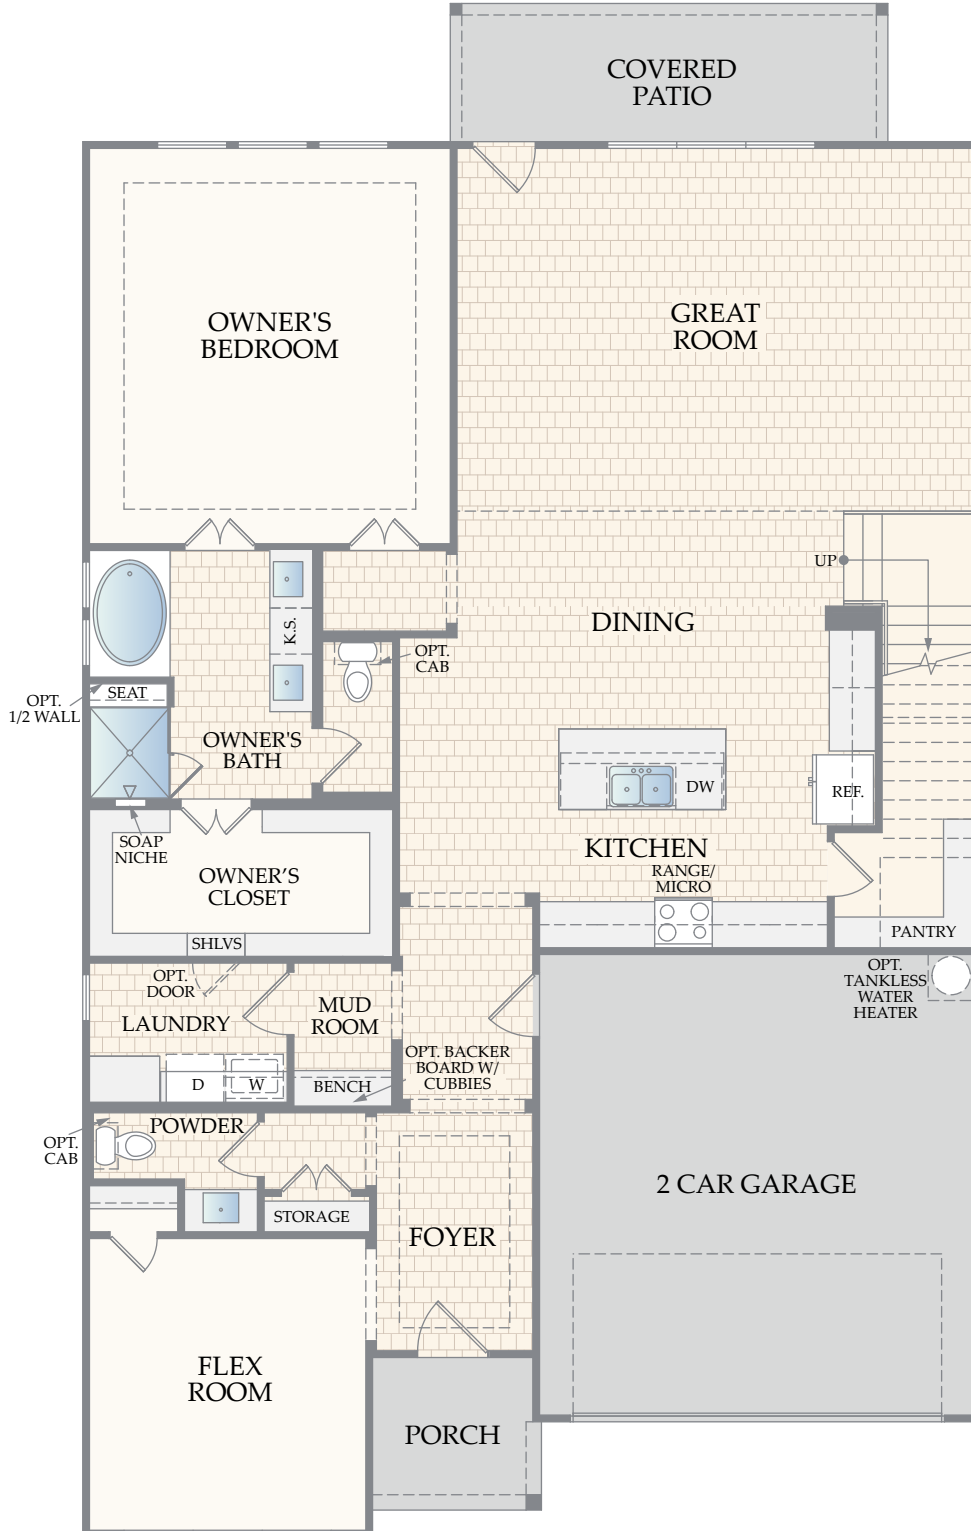

THE RIO

THE RIO

THE RIO

OPTIONAL OUTDOOR LIVING at MAIN LEVEL

OPTIONAL FIREPLACE w/ OUTDOOR LIVING at MAIN LEVEL

OPTIONAL KITCHEN w/ OUTDOOR LIVING

OPTIONAL SLIDING DOOR w/ OUTDOOR LIVING at MAIN LEVEL

THE RIO

OPTIONAL FIREPLACE
at GREAT ROOM

OPTIONAL CHEF KITCHEN
at MAIN LEVEL

OPTIONAL GOURMET
KITCHEN at MAIN LEVEL

THE RIO

OPTIONAL CABINETS / SINK at
LAUNDRY

OPTIONAL STUDY ILO
FLEX ROOM

OPTIONAL EXPANDED OWNER'S
SHOWER ILO TUB/SHOWER

OPTIONAL BEDROOM 5 / BATH 4
ILO FLEX at MAIN LEVEL

THE RIO

OPTIONAL MEDIA ROOM
ILO BEDROOM 4

OPTIONAL MEDIA ROOM w/ WET
BAR ILO BEDROOM 4

OPTIONAL GAME ROOM
BAR at SECOND LEVEL

OPTIONAL BATH 3
at SECOND LEVEL

OPTIONAL BATH 3 w/OPT. WET
BAR at SECOND LEVEL

THE RIO

MAIN LEVEL ELEVATION B

MAIN LEVEL ELEVATION C

SECOND LEVEL ELEVATION B

SECOND LEVEL ELEVATION C