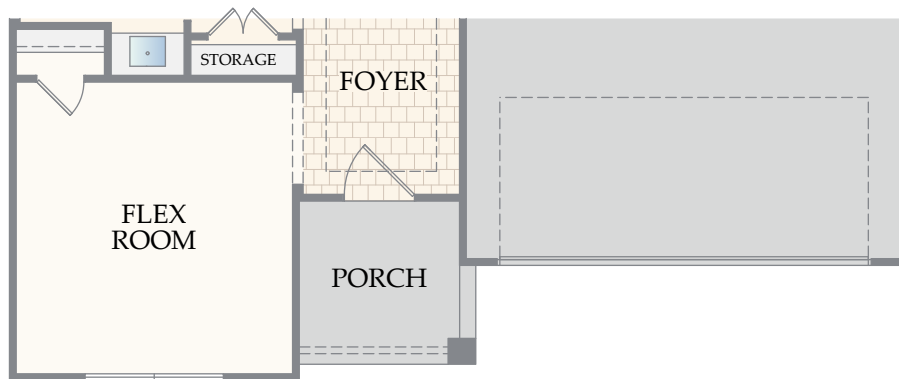

OPTIONAL BATH 3 w/OPT. WET
BAR at SECOND LEVEL

THE RIO

MAIN LEVEL ELEVATION B

MAIN LEVEL ELEVATION C

SECOND LEVEL ELEVATION B

SECOND LEVEL ELEVATION C