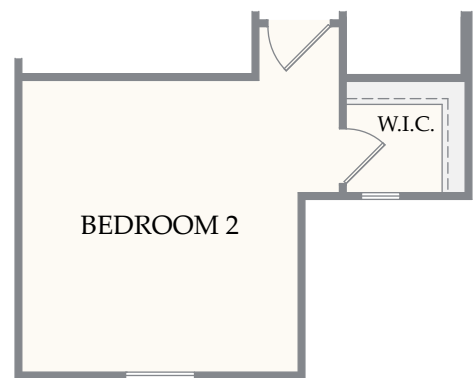

OPTIONAL BEDROOM 5 / BATH 4
ILO FLEX at MAIN LEVEL

THE RIO

OPTIONAL MEDIA ROOM
ILO BEDROOM 4

OPTIONAL MEDIA ROOM w/ WET
BAR ILO BEDROOM 4

OPTIONAL GAME ROOM
BAR at SECOND LEVEL

OPTIONAL BATH 3
at SECOND LEVEL

OPTIONAL BATH 3 w/OPT. WET
BAR at SECOND LEVEL

THE RIO

MAIN LEVEL ELEVATION B

MAIN LEVEL ELEVATION C

SECOND LEVEL ELEVATION B

SECOND LEVEL ELEVATION C