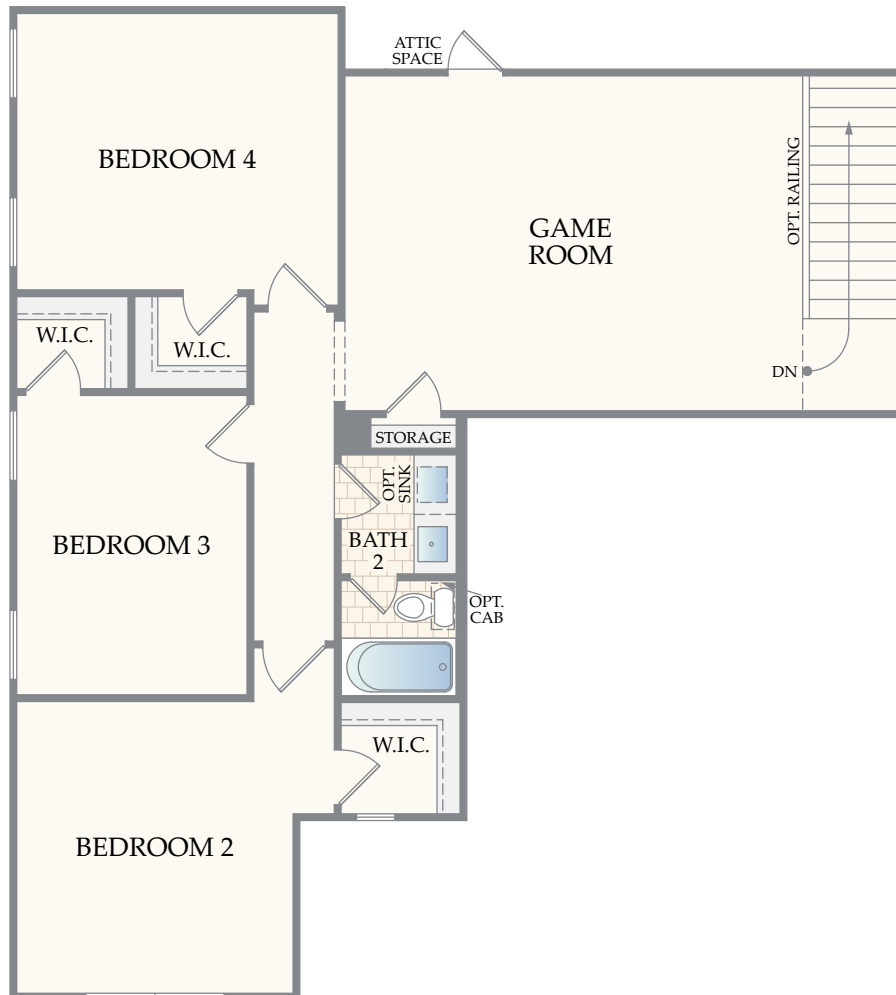

THE RIO

THE RIO

THE RIO

OPTIONAL OUTDOOR LIVING at MAIN LEVEL

OPTIONAL FIREPLACE w/ OUTDOOR LIVING at MAIN LEVEL

OPTIONAL KITCHEN w/ OUTDOOR LIVING

OPTIONAL SLIDING DOOR w/ OUTDOOR LIVING at MAIN LEVEL

THE RIO

OPTIONAL FIREPLACE
at GREAT ROOM

OPTIONAL CHEF KITCHEN
at MAIN LEVEL

OPTIONAL GOURMET
KITCHEN at MAIN LEVEL

THE RIO

OPTIONAL CABINETS / SINK at
LAUNDRY

OPTIONAL STUDY ILO
FLEX ROOM

OPTIONAL EXPANDED OWNER'S
SHOWER ILO TUB/SHOWER

OPTIONAL BEDROOM 5 / BATH 4
ILO FLEX at MAIN LEVEL

THE RIO

OPTIONAL MEDIA ROOM
ILO BEDROOM 4

OPTIONAL MEDIA ROOM w/ WET
BAR ILO BEDROOM 4

OPTIONAL GAME ROOM
BAR at SECOND LEVEL

OPTIONAL BATH 3
at SECOND LEVEL

OPTIONAL BATH 3 w/OPT. WET
BAR at SECOND LEVEL

THE RIO

MAIN LEVEL ELEVATION B

MAIN LEVEL ELEVATION C

SECOND LEVEL ELEVATION B

SECOND LEVEL ELEVATION C