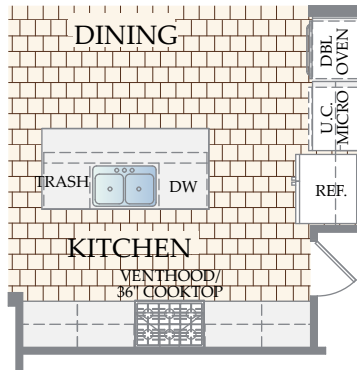

THE RIO

THE RIO

THE RIO

OPTIONAL OUTDOOR LIVING at MAIN LEVEL

OPTIONAL FIREPLACE w/ OUTDOOR LIVING at MAIN LEVEL

OPTIONAL KITCHEN w/ OUTDOOR LIVING

OPTIONAL SLIDING DOOR w/ OUTDOOR LIVING at MAIN LEVEL

THE RIO

OPTIONAL FIREPLACE
at GREAT ROOM

OPTIONAL CHEF KITCHEN
at MAIN LEVEL

OPTIONAL GOURMET
KITCHEN at MAIN LEVEL

THE RIO

OPTIONAL CABINETS / SINK at
LAUNDRY

OPTIONAL STUDY ILO
FLEX ROOM

OPTIONAL EXPANDED OWNER'S
SHOWER ILO TUB/SHOWER

OPTIONAL BEDROOM 5 / BATH 4
ILO FLEX at MAIN LEVEL

THE RIO

OPTIONAL MEDIA ROOM
ILO BEDROOM 4

OPTIONAL MEDIA ROOM w/ WET
BAR ILO BEDROOM 4

OPTIONAL GAME ROOM
BAR at SECOND LEVEL

OPTIONAL BATH 3
at SECOND LEVEL