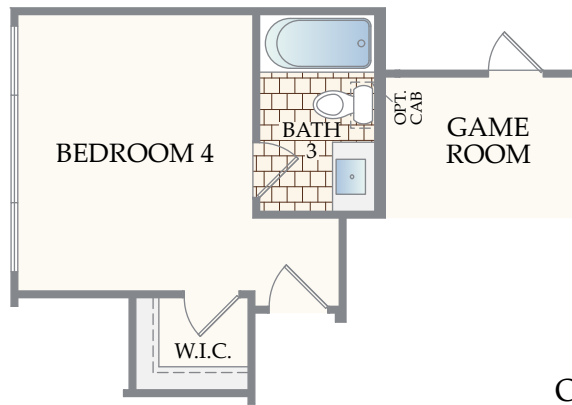

OPTIONAL FIREPLACE
at GREAT ROOM

OPTIONAL CHEF KITCHEN
at MAIN LEVEL

OPTIONAL GOURMET
KITCHEN at MAIN LEVEL

THE RIO

OPTIONAL CABINETS / SINK at
LAUNDRY

OPTIONAL STUDY ILO
FLEX ROOM

OPTIONAL EXPANDED OWNER'S
SHOWER ILO TUB/SHOWER

OPTIONAL BEDROOM 5 / BATH 4
ILO FLEX at MAIN LEVEL

THE RIO

OPTIONAL MEDIA ROOM
ILO BEDROOM 4

OPTIONAL MEDIA ROOM w/ WET
BAR ILO BEDROOM 4

OPTIONAL GAME ROOM
BAR at SECOND LEVEL

OPTIONAL BATH 3
at SECOND LEVEL

OPTIONAL BATH 3 w/OPT. WET
BAR at SECOND LEVEL

THE RIO

MAIN LEVEL ELEVATION B

MAIN LEVEL ELEVATION C

SECOND LEVEL ELEVATION B

SECOND LEVEL ELEVATION C