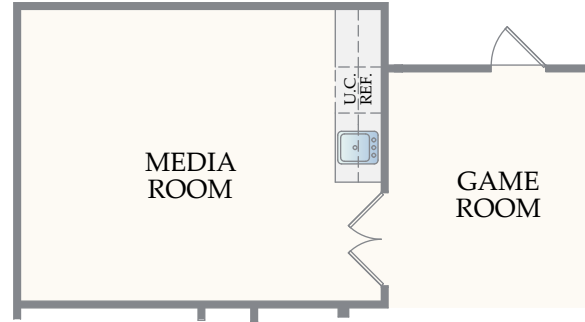

OPTIONAL BEDROOM 5 / BATH 4
ILO FLEX at MAIN LEVEL

THE RIO

OPTIONAL MEDIA ROOM
ILO BEDROOM 4

OPTIONAL MEDIA ROOM w/ WET
BAR ILO BEDROOM 4

OPTIONAL GAME ROOM
BAR at SECOND LEVEL

OPTIONAL BATH 3
at SECOND LEVEL

OPTIONAL BATH 3 w/OPT. WET
BAR at SECOND LEVEL

THE RIO

MAIN LEVEL ELEVATION B

MAIN LEVEL ELEVATION C

SECOND LEVEL ELEVATION B

SECOND LEVEL ELEVATION C