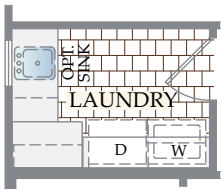

OPTIONAL FIREPLACE
at GREAT ROOM

OPTIONAL CHEF KITCHEN
at MAIN LEVEL

OPTIONAL GOURMET
KITCHEN at MAIN LEVEL

THE RIO

OPTIONAL CABINETS / SINK at
LAUNDRY

OPTIONAL STUDY ILO
FLEX ROOM

OPTIONAL EXPANDED OWNER'S
SHOWER ILO TUB/SHOWER

OPTIONAL BEDROOM 5 / BATH 4
ILO FLEX at MAIN LEVEL

THE RIO

OPTIONAL MEDIA ROOM
ILO BEDROOM 4

OPTIONAL MEDIA ROOM w/ WET
BAR ILO BEDROOM 4

OPTIONAL GAME ROOM
BAR at SECOND LEVEL

OPTIONAL BATH 3
at SECOND LEVEL

OPTIONAL BATH 3 w/OPT. WET
BAR at SECOND LEVEL

THE RIO

MAIN LEVEL ELEVATION B

MAIN LEVEL ELEVATION C

SECOND LEVEL ELEVATION B

SECOND LEVEL ELEVATION C