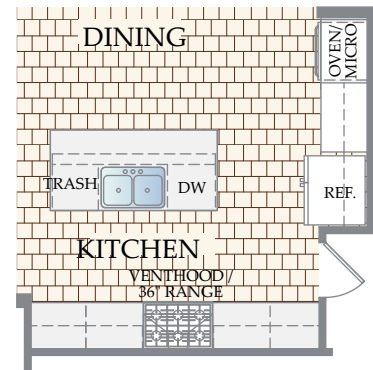

THE RIO

THE RIO

THE RIO

OPTIONAL OUTDOOR LIVING at MAIN LEVEL

OPTIONAL FIREPLACE w/ OUTDOOR LIVING at MAIN LEVEL

OPTIONAL KITCHEN w/ OUTDOOR LIVING

OPTIONAL SLIDING DOOR w/ OUTDOOR LIVING at MAIN LEVEL

THE RIO

OPTIONAL FIREPLACE
at GREAT ROOM

OPTIONAL CHEF KITCHEN
at MAIN LEVEL

OPTIONAL GOURMET
KITCHEN at MAIN LEVEL

THE RIO

OPTIONAL CABINETS / SINK at
LAUNDRY

OPTIONAL STUDY ILO
FLEX ROOM

OPTIONAL EXPANDED OWNER'S
SHOWER ILO TUB/SHOWER

OPTIONAL BEDROOM 5 / BATH 4
ILO FLEX at MAIN LEVEL

THE RIO

OPTIONAL MEDIA ROOM
ILO BEDROOM 4

OPTIONAL MEDIA ROOM w/ WET
BAR ILO BEDROOM 4

OPTIONAL GAME ROOM
BAR at SECOND LEVEL

OPTIONAL BATH 3
at SECOND LEVEL