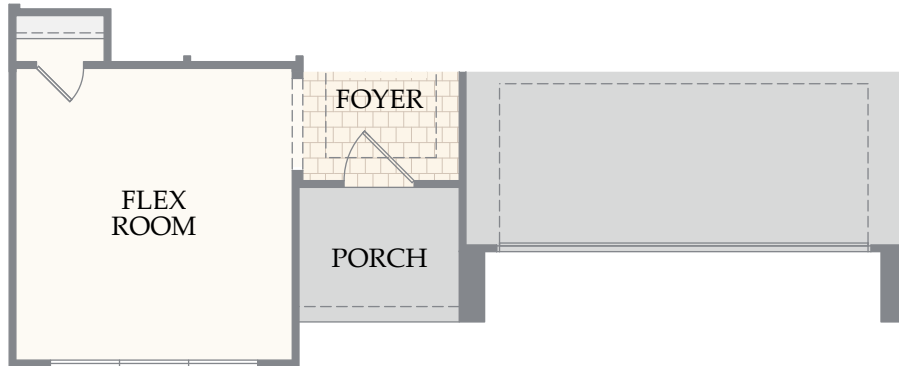

OPTIONAL BEDROOM 5 / BATH 4
ILO FLEX at MAIN LEVEL

THE RIO

OPTIONAL MEDIA ROOM
ILO BEDROOM 4

OPTIONAL MEDIA ROOM w/ WET
BAR ILO BEDROOM 4

OPTIONAL GAME ROOM
BAR at SECOND LEVEL

OPTIONAL BATH 3
at SECOND LEVEL

OPTIONAL BATH 3 w/OPT. WET
BAR at SECOND LEVEL

THE RIO

MAIN LEVEL ELEVATION B

MAIN LEVEL ELEVATION C

SECOND LEVEL ELEVATION B

SECOND LEVEL ELEVATION C