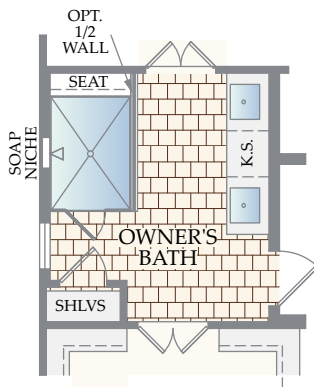

OPTIONAL FIREPLACE
at GREAT ROOM

OPTIONAL CHEF KITCHEN
at MAIN LEVEL

OPTIONAL GOURMET
KITCHEN at MAIN LEVEL

THE RIO

OPTIONAL CABINETS / SINK at
LAUNDRY

OPTIONAL STUDY ILO
FLEX ROOM

OPTIONAL EXPANDED OWNER'S
SHOWER ILO TUB/SHOWER

OPTIONAL BEDROOM 5 / BATH 4
ILO FLEX at MAIN LEVEL

THE RIO

OPTIONAL MEDIA ROOM
ILO BEDROOM 4

OPTIONAL MEDIA ROOM w/ WET
BAR ILO BEDROOM 4

OPTIONAL GAME ROOM
BAR at SECOND LEVEL

OPTIONAL BATH 3
at SECOND LEVEL

OPTIONAL BATH 3 w/OPT. WET
BAR at SECOND LEVEL

THE RIO

MAIN LEVEL ELEVATION B

MAIN LEVEL ELEVATION C

SECOND LEVEL ELEVATION B

SECOND LEVEL ELEVATION C