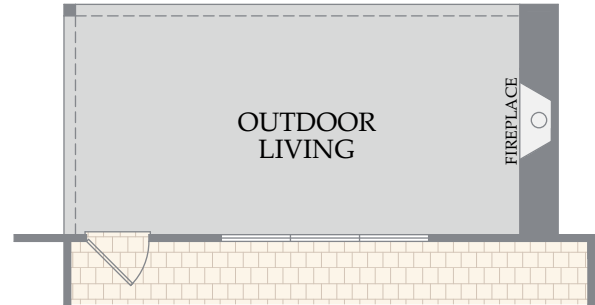

THE RIO

THE RIO

THE RIO

OPTIONAL OUTDOOR LIVING at MAIN LEVEL

OPTIONAL FIREPLACE w/ OUTDOOR LIVING at MAIN LEVEL

OPTIONAL KITCHEN w/ OUTDOOR LIVING

OPTIONAL SLIDING DOOR w/ OUTDOOR LIVING at MAIN LEVEL

THE RIO

OPTIONAL FIREPLACE
at GREAT ROOM

OPTIONAL CHEF KITCHEN
at MAIN LEVEL

OPTIONAL GOURMET
KITCHEN at MAIN LEVEL

THE RIO

OPTIONAL CABINETS / SINK at
LAUNDRY

OPTIONAL STUDY ILO
FLEX ROOM

OPTIONAL EXPANDED OWNER'S
SHOWER ILO TUB/SHOWER

OPTIONAL BEDROOM 5 / BATH 4
ILO FLEX at MAIN LEVEL

THE RIO

OPTIONAL MEDIA ROOM
ILO BEDROOM 4

OPTIONAL MEDIA ROOM w/ WET
BAR ILO BEDROOM 4

OPTIONAL GAME ROOM
BAR at SECOND LEVEL

OPTIONAL BATH 3
at SECOND LEVEL