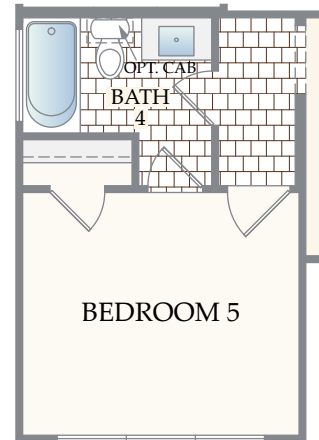

OPTIONAL FIREPLACE
at GREAT ROOM

OPTIONAL CHEF KITCHEN
at MAIN LEVEL

OPTIONAL GOURMET
KITCHEN at MAIN LEVEL

THE RIO

OPTIONAL CABINETS / SINK at
LAUNDRY

OPTIONAL STUDY ILO
FLEX ROOM

OPTIONAL EXPANDED OWNER'S
SHOWER ILO TUB/SHOWER

OPTIONAL BEDROOM 5 / BATH 4
ILO FLEX at MAIN LEVEL

THE RIO

OPTIONAL MEDIA ROOM
ILO BEDROOM 4

OPTIONAL MEDIA ROOM w/ WET
BAR ILO BEDROOM 4

OPTIONAL GAME ROOM
BAR at SECOND LEVEL

OPTIONAL BATH 3
at SECOND LEVEL

OPTIONAL BATH 3 w/OPT. WET
BAR at SECOND LEVEL

THE RIO

MAIN LEVEL ELEVATION B

MAIN LEVEL ELEVATION C

SECOND LEVEL ELEVATION B

SECOND LEVEL ELEVATION C