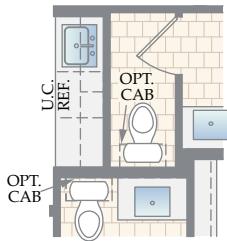

## The Cayman

OPTIONAL FIREPLACE

OPTIONAL GOURMET KITCHEN

OPTIONAL CHEF'S KITCHEN

OPTIONAL WET BAR

OPT. KS AT KITCHEN

OPTIONAL OWNER'S SHOWER/ 2nd W.I.C.

# The Cayman

OPTIONAL STUDY ILO FLEX

OPTIONAL BEDROOM 4/  
FULL BATH 3 ILO FLEX

OPTIONAL MUD BENCH  
LOCKERS ILO OF COAT CLOSET