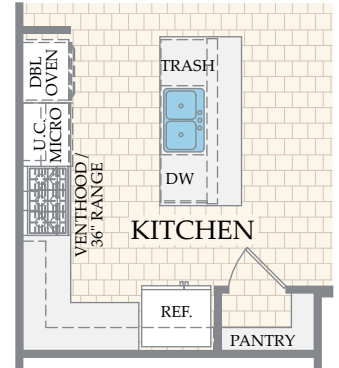

# The Cayman

OPTIONAL STUDY ILO BEDROOM 3

OPTIONAL GAME ROOM ILO BEDROOM 3

# The Cayman

OPTIONAL OUTDOOR LIVING

OPTIONAL SLIDING GLASS DOOR

OPTIONAL OUTDOOR LIVING w/ KITCHEN

OPTIONAL OUTDOOR LIVING w/ FIREPLACE

## The Cayman

OPTIONAL FIREPLACE

OPTIONAL GOURMET KITCHEN

OPTIONAL CHEF'S KITCHEN

OPTIONAL WET BAR

OPT. KS AT KITCHEN

OPTIONAL OWNER'S SHOWER/ 2nd W.I.C.

# The Cayman

OPTIONAL STUDY ILO FLEX

OPTIONAL BEDROOM 4/  
FULL BATH 3 ILO FLEX

OPTIONAL MUD BENCH  
LOCKERS ILO OF COAT CLOSET