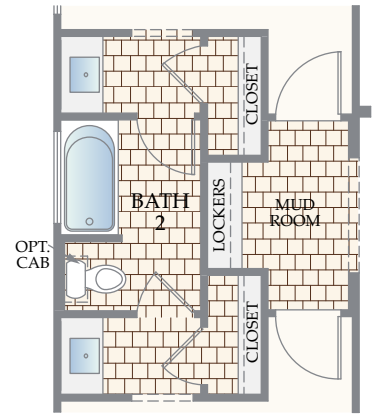

## The Cayman

OPTIONAL FIREPLACE

OPTIONAL GOURMET KITCHEN

OPTIONAL CHEF'S KITCHEN

OPTIONAL WET BAR

OPT. KS AT KITCHEN

OPTIONAL OWNER'S SHOWER/ 2nd W.I.C.

# The Cayman

OPTIONAL STUDY ILO FLEX

OPTIONAL BEDROOM 4/  
FULL BATH 3 ILO FLEX

OPTIONAL MUD BENCH  
LOCKERS ILO OF COAT CLOSET