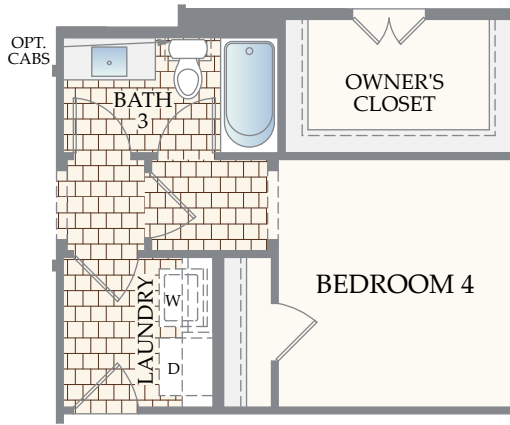

## The Cayman

OPTIONAL FIREPLACE

OPTIONAL GOURMET KITCHEN

OPTIONAL CHEF'S KITCHEN

OPTIONAL WET BAR

OPT. KS AT KITCHEN

OPTIONAL OWNER'S SHOWER/ 2nd W.I.C.

# The Cayman

OPTIONAL STUDY ILO FLEX

OPTIONAL BEDROOM 4/  
FULL BATH 3 ILO FLEX

OPTIONAL MUD BENCH  
LOCKERS ILO OF COAT CLOSET