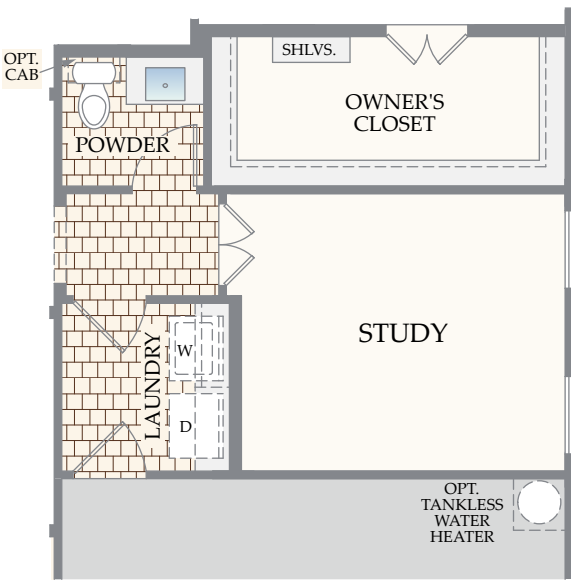

## The Cayman

OPTIONAL FIREPLACE

OPTIONAL GOURMET KITCHEN

OPTIONAL CHEF'S KITCHEN

OPTIONAL WET BAR

OPT. KS AT KITCHEN

OPTIONAL OWNER'S SHOWER/ 2nd W.I.C.

# The Cayman

OPTIONAL STUDY ILO FLEX

OPTIONAL BEDROOM 4/  
FULL BATH 3 ILO FLEX

OPTIONAL MUD BENCH  
LOCKERS ILO OF COAT CLOSET