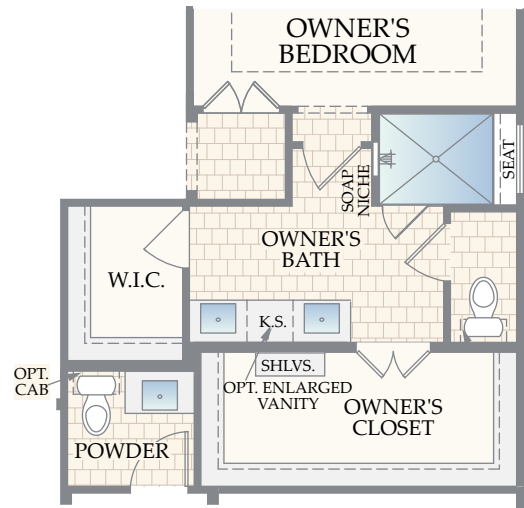

## The Cayman

OPTIONAL FIREPLACE

OPTIONAL GOURMET KITCHEN

OPTIONAL CHEF'S KITCHEN

OPTIONAL WET BAR

OPT. KS AT KITCHEN

OPTIONAL OWNER'S SHOWER/ 2nd W.I.C.

# The Cayman

OPTIONAL STUDY ILO FLEX

OPTIONAL BEDROOM 4/  
FULL BATH 3 ILO FLEX

OPTIONAL MUD BENCH  
LOCKERS ILO OF COAT CLOSET