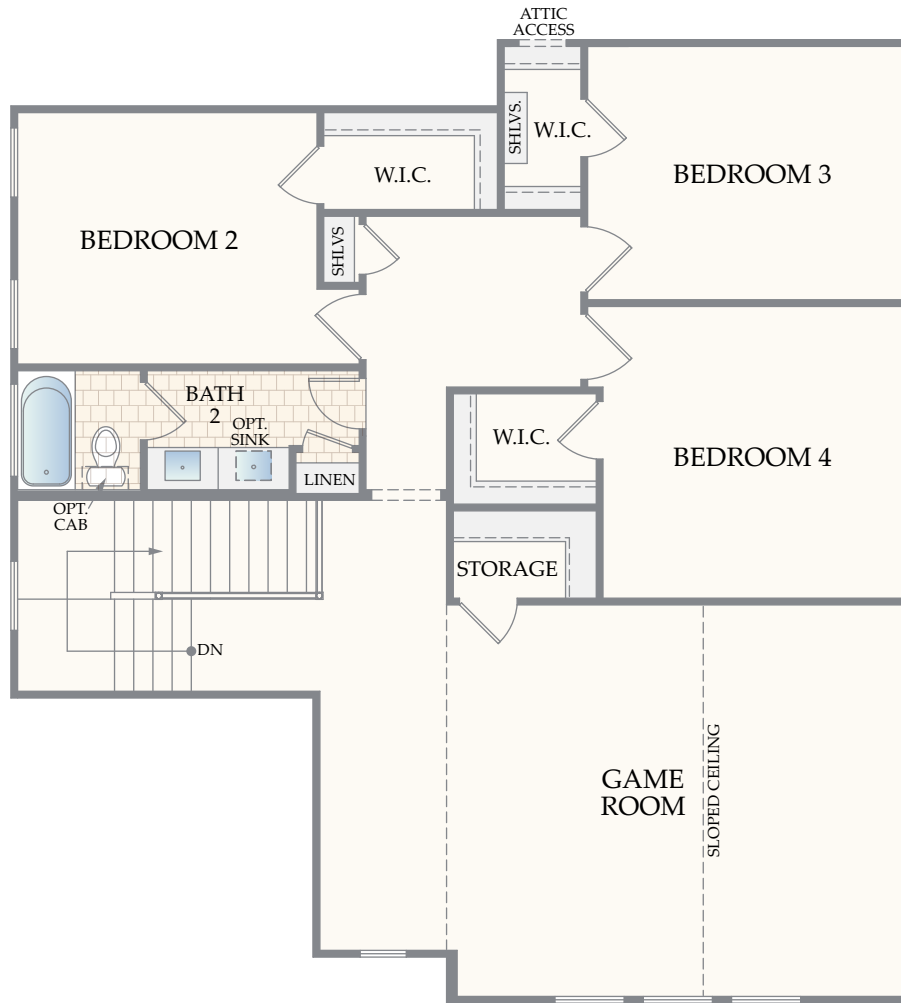

THE BARBADOS

All information is deemed reliable. No representation is made, and Stonefield Homes does not guarantee the accuracy of any information provided. All information must be independently verified. Square footage is approximate and may vary upon elevation and/or options selected. Exterior elevation images and floorplans are artist renderings and are representative only. Optional upgrades may be shown. Stonefield Homes reserves the right to modify plans, specifications and price without notice or obligation. Please see your New Home Consultant for more information. REV. 2022-11-07

THE BARBADOS

THE BARBADOS

OPTIONAL OUTDOOR LIVING
at MAIN LEVEL

OPTIONAL OUTDOOR LIVING w/ KITCHEN
at MAIN LEVEL

OPTIONAL SLIDING GLASS DOOR
at MAIN LEVEL

OPTIONAL OUTDOOR LIVING w/ FIREPLACE
at MAIN LEVEL

THE BARBADOS

OPTIONAL LAUNDRY SINK
at MAIN LEVEL

OPTIONAL LAUNDRY DOOR
at MAIN LEVEL

OPTIONAL GOURMET KITCHEN
at MAIN LEVEL

OPTIONAL CHEF'S KITCHEN
at MAIN LEVEL

OPTIONAL WET BAR ILO
CLOSET at MAIN LEVEL

OPTIONAL FIREPLACE
at GREAT ROOM
at MAIN LEVEL

THE BARBADOS

OPTIONAL CABINETS at
OWNER'S BEDROOM
at MAIN LEVEL

OPTIONAL STUDY I.L.O. FLEX
at MAIN LEVEL

OPTIONAL BEDROOM 5/ BATH 4
ILO FLEX at MAIN LEVEL

OPTIONAL OWNER'S BATH/
ENLARGED CLOSET at MAIN LEVEL