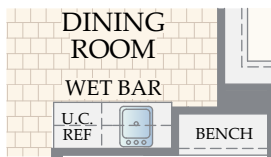

THE BARBADOS

OPTIONAL LAUNDRY SINK
at MAIN LEVEL

OPTIONAL LAUNDRY DOOR
at MAIN LEVEL

OPTIONAL GOURMET KITCHEN
at MAIN LEVEL

OPTIONAL CHEF'S KITCHEN
at MAIN LEVEL

OPTIONAL WET BAR ILO
CLOSET at MAIN LEVEL

OPTIONAL FIREPLACE
at GREAT ROOM
at MAIN LEVEL

THE BARBADOS

OPTIONAL CABINETS at
OWNER'S BEDROOM
at MAIN LEVEL

OPTIONAL STUDY I.L.O. FLEX
at MAIN LEVEL

OPTIONAL BEDROOM 5/ BATH 4
ILO FLEX at MAIN LEVEL

OPTIONAL OWNER'S BATH/
ENLARGED CLOSET at MAIN LEVEL