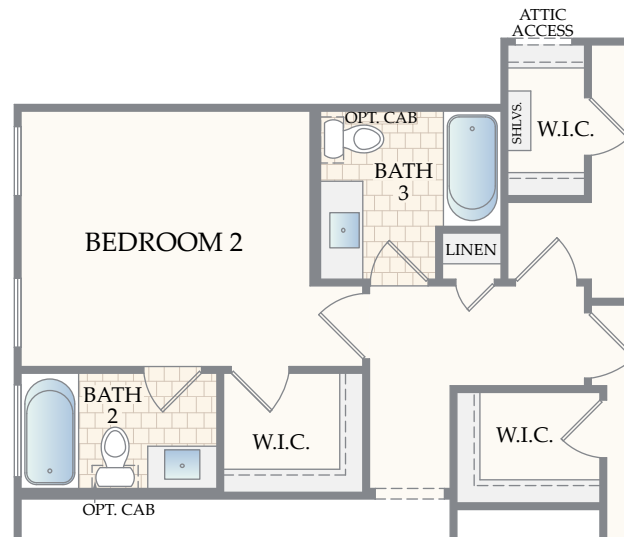

THE BARBADOS

OPTIONAL LAUNDRY SINK
at MAIN LEVEL

OPTIONAL LAUNDRY DOOR
at MAIN LEVEL

OPTIONAL GOURMET KITCHEN
at MAIN LEVEL

OPTIONAL CHEF'S KITCHEN
at MAIN LEVEL

OPTIONAL WET BAR ILO
CLOSET at MAIN LEVEL

OPTIONAL FIREPLACE
at GREAT ROOM
at MAIN LEVEL

THE BARBADOS

OPTIONAL CABINETS at
OWNER'S BEDROOM
at MAIN LEVEL

OPTIONAL STUDY I.L.O. FLEX
at MAIN LEVEL

OPTIONAL BEDROOM 5/ BATH 4
ILO FLEX at MAIN LEVEL

OPTIONAL OWNER'S BATH/
ENLARGED CLOSET at MAIN LEVEL

THE BARBADOS

OPTIONAL GAME ROOM WETBAR
at SECOND LEVEL

OPTIONAL GAME ROOM WETBAR
at SECOND LEVEL ELEVATION B

OPTIONAL GAME ROOM WETBAR
at SECOND LEVEL ELEVATION C

THE BARBADOS

OPTIONAL MEDIA ROOM ILO BEDROOM 4
at SECOND LEVEL

OPTIONAL HALL BATH 3 AND DIRECT ACCESS
BATH 2 AT SECOND LEVEL

THE BARBADOS

MAIN LEVEL ELEVATION B

SECOND LEVEL ELEVATION B

MAIN LEVEL ELEVATION C

SECOND LEVEL ELEVATION C