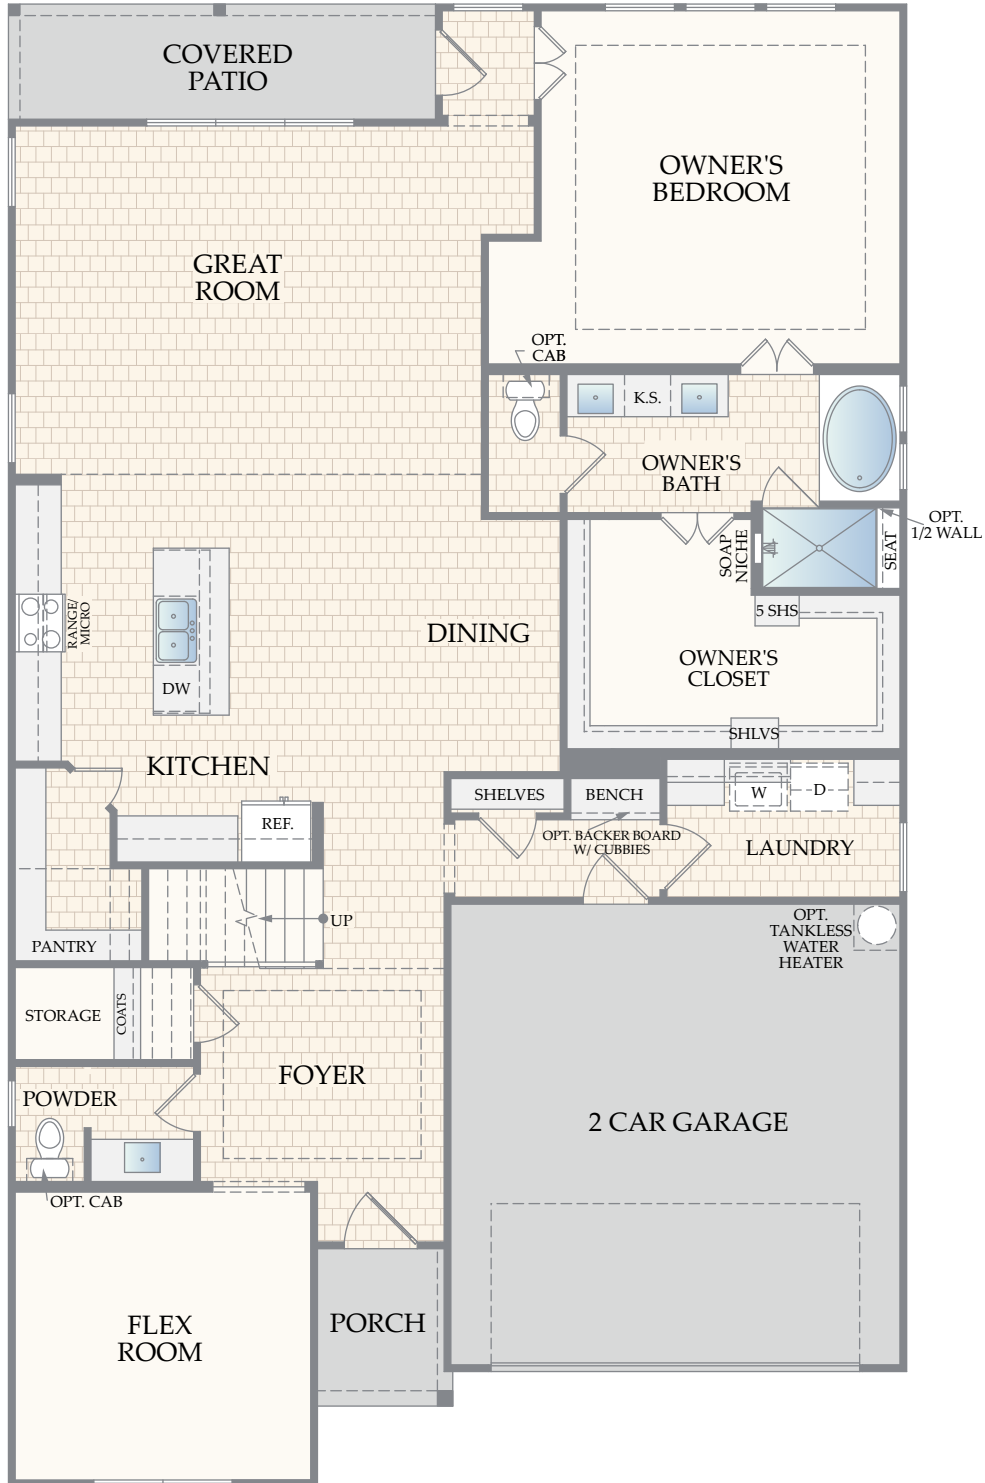

THE BARBADOS

All information is deemed reliable. No representation is made, and Stonefield Homes does not guarantee the accuracy of any information provided. All information must be independently verified. Square footage is approximate and may vary upon elevation and/or options selected. Exterior elevation images and floorplans are artist renderings and are representative only. Optional upgrades may be shown. Stonefield Homes reserves the right to modify plans, specifications and price without notice or obligation. Please see your New Home Consultant for more information. REV. 2022-11-07

THE BARBADOS

THE BARBADOS

OPTIONAL OUTDOOR LIVING
at MAIN LEVEL

OPTIONAL OUTDOOR LIVING w/ KITCHEN
at MAIN LEVEL

OPTIONAL SLIDING GLASS DOOR
at MAIN LEVEL

OPTIONAL OUTDOOR LIVING w/ FIREPLACE
at MAIN LEVEL

THE BARBADOS

OPTIONAL LAUNDRY SINK
at MAIN LEVEL

OPTIONAL LAUNDRY DOOR
at MAIN LEVEL

OPTIONAL GOURMET KITCHEN
at MAIN LEVEL

OPTIONAL CHEF'S KITCHEN
at MAIN LEVEL

OPTIONAL WET BAR ILO
CLOSET at MAIN LEVEL

OPTIONAL FIREPLACE
at GREAT ROOM
at MAIN LEVEL

THE BARBADOS

OPTIONAL CABINETS at
OWNER'S BEDROOM
at MAIN LEVEL

OPTIONAL STUDY I.L.O. FLEX
at MAIN LEVEL

OPTIONAL BEDROOM 5/ BATH 4
ILO FLEX at MAIN LEVEL

OPTIONAL OWNER'S BATH/
ENLARGED CLOSET at MAIN LEVEL