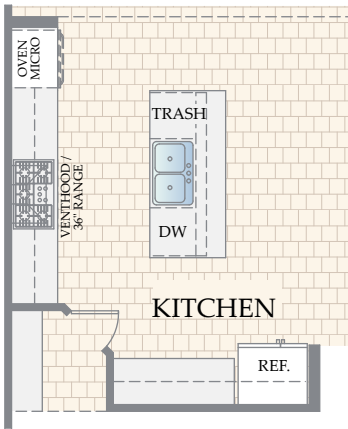

THE BARBADOS

THE BARBADOS

OPTIONAL OUTDOOR LIVING
at MAIN LEVEL

OPTIONAL OUTDOOR LIVING w/ KITCHEN
at MAIN LEVEL

OPTIONAL SLIDING GLASS DOOR
at MAIN LEVEL

OPTIONAL OUTDOOR LIVING w/ FIREPLACE
at MAIN LEVEL

THE BARBADOS

OPTIONAL LAUNDRY SINK
at MAIN LEVEL

OPTIONAL LAUNDRY DOOR
at MAIN LEVEL

OPTIONAL GOURMET KITCHEN
at MAIN LEVEL

OPTIONAL CHEF'S KITCHEN
at MAIN LEVEL

OPTIONAL WET BAR ILO
CLOSET at MAIN LEVEL

OPTIONAL FIREPLACE
at GREAT ROOM
at MAIN LEVEL