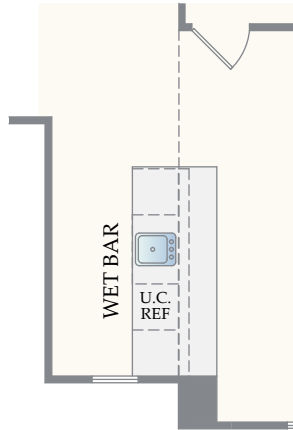

THE BARBADOS

OPTIONAL LAUNDRY SINK
at MAIN LEVEL

OPTIONAL LAUNDRY DOOR
at MAIN LEVEL

OPTIONAL GOURMET KITCHEN
at MAIN LEVEL

OPTIONAL CHEF'S KITCHEN
at MAIN LEVEL

OPTIONAL WET BAR ILO
CLOSET at MAIN LEVEL

OPTIONAL FIREPLACE
at GREAT ROOM
at MAIN LEVEL

THE BARBADOS

OPTIONAL CABINETS at
OWNER'S BEDROOM
at MAIN LEVEL

OPTIONAL STUDY I.L.O. FLEX
at MAIN LEVEL

OPTIONAL BEDROOM 5/ BATH 4
ILO FLEX at MAIN LEVEL

OPTIONAL OWNER'S BATH/
ENLARGED CLOSET at MAIN LEVEL

THE BARBADOS

OPTIONAL GAME ROOM WETBAR
at SECOND LEVEL

OPTIONAL GAME ROOM WETBAR
at SECOND LEVEL ELEVATION B

OPTIONAL GAME ROOM WETBAR
at SECOND LEVEL ELEVATION C

THE BARBADOS

OPTIONAL MEDIA ROOM ILO BEDROOM 4
at SECOND LEVEL