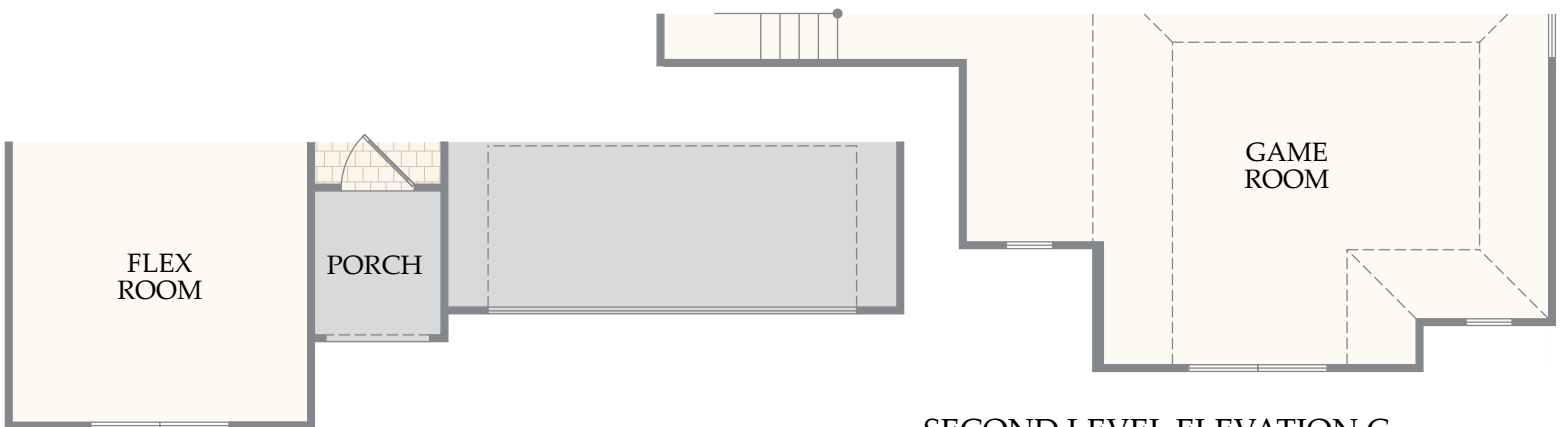

THE BARBADOS

OPTIONAL LAUNDRY SINK
at MAIN LEVEL

OPTIONAL LAUNDRY DOOR
at MAIN LEVEL

OPTIONAL GOURMET KITCHEN
at MAIN LEVEL

OPTIONAL CHEF'S KITCHEN
at MAIN LEVEL

OPTIONAL WET BAR ILO
CLOSET at MAIN LEVEL

OPTIONAL FIREPLACE
at GREAT ROOM
at MAIN LEVEL

THE BARBADOS

OPTIONAL GAME ROOM WETBAR
at SECOND LEVEL

OPTIONAL GAME ROOM WETBAR
at SECOND LEVEL ELEVATION B

OPTIONAL GAME ROOM WETBAR
at SECOND LEVEL ELEVATION C

THE BARBADOS

OPTIONAL MEDIA ROOM ILO BEDROOM 4
at SECOND LEVEL

OPTIONAL HALL BATH 3 AND DIRECT ACCESS
BATH 2 AT SECOND LEVEL

THE BARBADOS

MAIN LEVEL ELEVATION B

SECOND LEVEL ELEVATION B

MAIN LEVEL ELEVATION C

SECOND LEVEL ELEVATION C