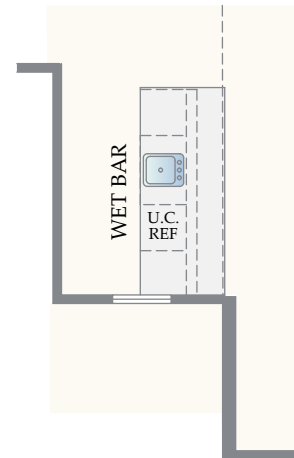

THE BARBADOS

OPTIONAL LAUNDRY SINK
at MAIN LEVEL

OPTIONAL LAUNDRY DOOR
at MAIN LEVEL

OPTIONAL GOURMET KITCHEN
at MAIN LEVEL

OPTIONAL CHEF'S KITCHEN
at MAIN LEVEL

OPTIONAL WET BAR ILO
CLOSET at MAIN LEVEL

OPTIONAL FIREPLACE
at GREAT ROOM
at MAIN LEVEL

THE BARBADOS

OPTIONAL CABINETS at
OWNER'S BEDROOM
at MAIN LEVEL

OPTIONAL STUDY I.L.O. FLEX
at MAIN LEVEL

OPTIONAL BEDROOM 5/ BATH 4
ILO FLEX at MAIN LEVEL

OPTIONAL OWNER'S BATH/
ENLARGED CLOSET at MAIN LEVEL

THE BARBADOS

OPTIONAL GAME ROOM WETBAR
at SECOND LEVEL

OPTIONAL GAME ROOM WETBAR
at SECOND LEVEL ELEVATION B

OPTIONAL GAME ROOM WETBAR
at SECOND LEVEL ELEVATION C

THE BARBADOS

OPTIONAL MEDIA ROOM ILO BEDROOM 4
at SECOND LEVEL

OPTIONAL HALL BATH 3 AND DIRECT ACCESS
BATH 2 AT SECOND LEVEL

THE BARBADOS

MAIN LEVEL ELEVATION B

SECOND LEVEL ELEVATION B

MAIN LEVEL ELEVATION C

SECOND LEVEL ELEVATION C