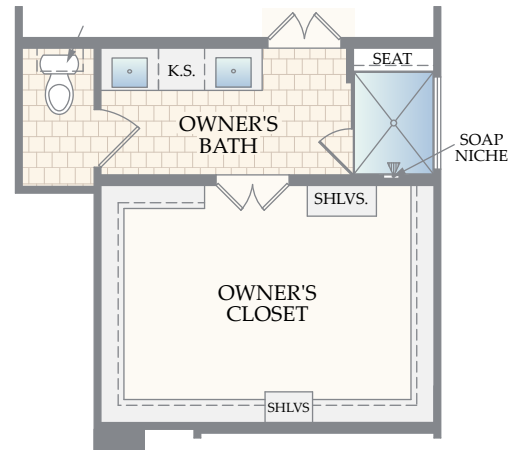

THE BARBADOS

OPTIONAL LAUNDRY SINK
at MAIN LEVEL

OPTIONAL LAUNDRY DOOR
at MAIN LEVEL

OPTIONAL GOURMET KITCHEN
at MAIN LEVEL

OPTIONAL CHEF'S KITCHEN
at MAIN LEVEL

OPTIONAL WET BAR ILO
CLOSET at MAIN LEVEL

OPTIONAL FIREPLACE
at GREAT ROOM
at MAIN LEVEL

THE BARBADOS

OPTIONAL CABINETS at
OWNER'S BEDROOM
at MAIN LEVEL

OPTIONAL STUDY I.L.O. FLEX
at MAIN LEVEL

OPTIONAL BEDROOM 5/ BATH 4
ILO FLEX at MAIN LEVEL

OPTIONAL OWNER'S BATH/
ENLARGED CLOSET at MAIN LEVEL

THE BARBADOS

OPTIONAL GAME ROOM WETBAR
at SECOND LEVEL

OPTIONAL GAME ROOM WETBAR
at SECOND LEVEL ELEVATION B

OPTIONAL GAME ROOM WETBAR
at SECOND LEVEL ELEVATION C

THE BARBADOS

OPTIONAL MEDIA ROOM ILO BEDROOM 4
at SECOND LEVEL

OPTIONAL HALL BATH 3 AND DIRECT ACCESS
BATH 2 AT SECOND LEVEL

THE BARBADOS

MAIN LEVEL ELEVATION B

SECOND LEVEL ELEVATION B

MAIN LEVEL ELEVATION C

SECOND LEVEL ELEVATION C