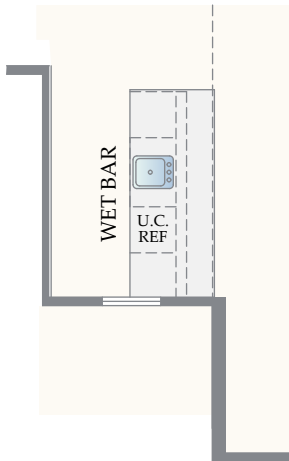

THE BARBADOS

OPTIONAL LAUNDRY SINK
at MAIN LEVEL

OPTIONAL LAUNDRY DOOR
at MAIN LEVEL

OPTIONAL GOURMET KITCHEN
at MAIN LEVEL

OPTIONAL CHEF'S KITCHEN
at MAIN LEVEL

OPTIONAL WET BAR ILO
CLOSET at MAIN LEVEL

OPTIONAL FIREPLACE
at GREAT ROOM
at MAIN LEVEL

THE BARBADOS

OPTIONAL CABINETS at
OWNER'S BEDROOM
at MAIN LEVEL

OPTIONAL STUDY I.L.O. FLEX
at MAIN LEVEL

OPTIONAL BEDROOM 5/ BATH 4
ILO FLEX at MAIN LEVEL

OPTIONAL OWNER'S BATH/
ENLARGED CLOSET at MAIN LEVEL

THE BARBADOS

OPTIONAL GAME ROOM WETBAR
at SECOND LEVEL

OPTIONAL GAME ROOM WETBAR
at SECOND LEVEL ELEVATION B

OPTIONAL GAME ROOM WETBAR
at SECOND LEVEL ELEVATION C

THE BARBADOS

OPTIONAL MEDIA ROOM ILO BEDROOM 4
at SECOND LEVEL