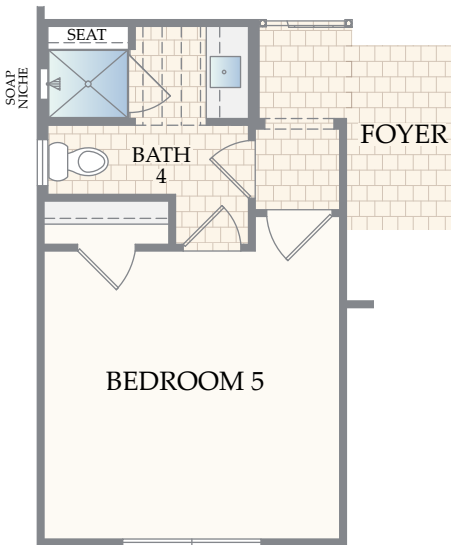

THE BARBADOS

OPTIONAL LAUNDRY SINK
at MAIN LEVEL

OPTIONAL LAUNDRY DOOR
at MAIN LEVEL

OPTIONAL GOURMET KITCHEN
at MAIN LEVEL

OPTIONAL CHEF'S KITCHEN
at MAIN LEVEL

OPTIONAL WET BAR ILO
CLOSET at MAIN LEVEL

OPTIONAL FIREPLACE
at GREAT ROOM
at MAIN LEVEL

THE BARBADOS

OPTIONAL CABINETS at
OWNER'S BEDROOM
at MAIN LEVEL

OPTIONAL STUDY I.L.O. FLEX
at MAIN LEVEL

OPTIONAL BEDROOM 5/ BATH 4
ILO FLEX at MAIN LEVEL

OPTIONAL OWNER'S BATH/
ENLARGED CLOSET at MAIN LEVEL

THE BARBADOS

OPTIONAL GAME ROOM WETBAR
at SECOND LEVEL

OPTIONAL GAME ROOM WETBAR
at SECOND LEVEL ELEVATION B

OPTIONAL GAME ROOM WETBAR
at SECOND LEVEL ELEVATION C

THE BARBADOS

OPTIONAL MEDIA ROOM ILO BEDROOM 4
at SECOND LEVEL