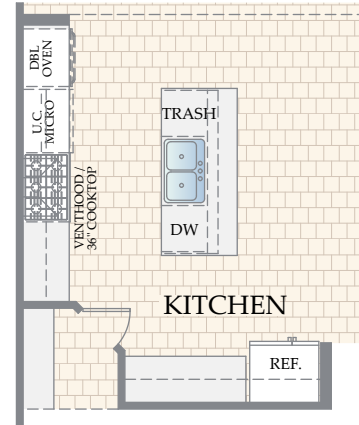

THE BARBADOS

OPTIONAL LAUNDRY SINK
at MAIN LEVEL

OPTIONAL LAUNDRY DOOR
at MAIN LEVEL

OPTIONAL GOURMET KITCHEN
at MAIN LEVEL

OPTIONAL CHEF'S KITCHEN
at MAIN LEVEL

OPTIONAL WET BAR ILO
CLOSET at MAIN LEVEL

OPTIONAL FIREPLACE
at GREAT ROOM
at MAIN LEVEL

THE BARBADOS

OPTIONAL CABINETS at
OWNER'S BEDROOM
at MAIN LEVEL

OPTIONAL STUDY I.L.O. FLEX
at MAIN LEVEL

OPTIONAL BEDROOM 5/ BATH 4
ILO FLEX at MAIN LEVEL

OPTIONAL OWNER'S BATH/
ENLARGED CLOSET at MAIN LEVEL