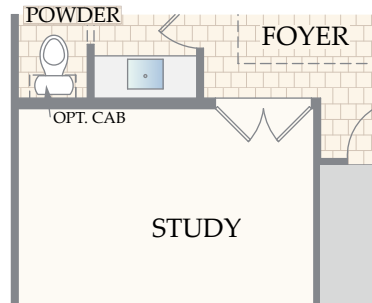

THE BARBADOS

OPTIONAL LAUNDRY SINK
at MAIN LEVEL

OPTIONAL LAUNDRY DOOR
at MAIN LEVEL

OPTIONAL GOURMET KITCHEN
at MAIN LEVEL

OPTIONAL CHEF'S KITCHEN
at MAIN LEVEL

OPTIONAL WET BAR ILO
CLOSET at MAIN LEVEL

OPTIONAL FIREPLACE
at GREAT ROOM
at MAIN LEVEL

THE BARBADOS

OPTIONAL CABINETS at
OWNER'S BEDROOM
at MAIN LEVEL

OPTIONAL STUDY I.L.O. FLEX
at MAIN LEVEL

OPTIONAL BEDROOM 5/ BATH 4
ILO FLEX at MAIN LEVEL

OPTIONAL OWNER'S BATH/
ENLARGED CLOSET at MAIN LEVEL