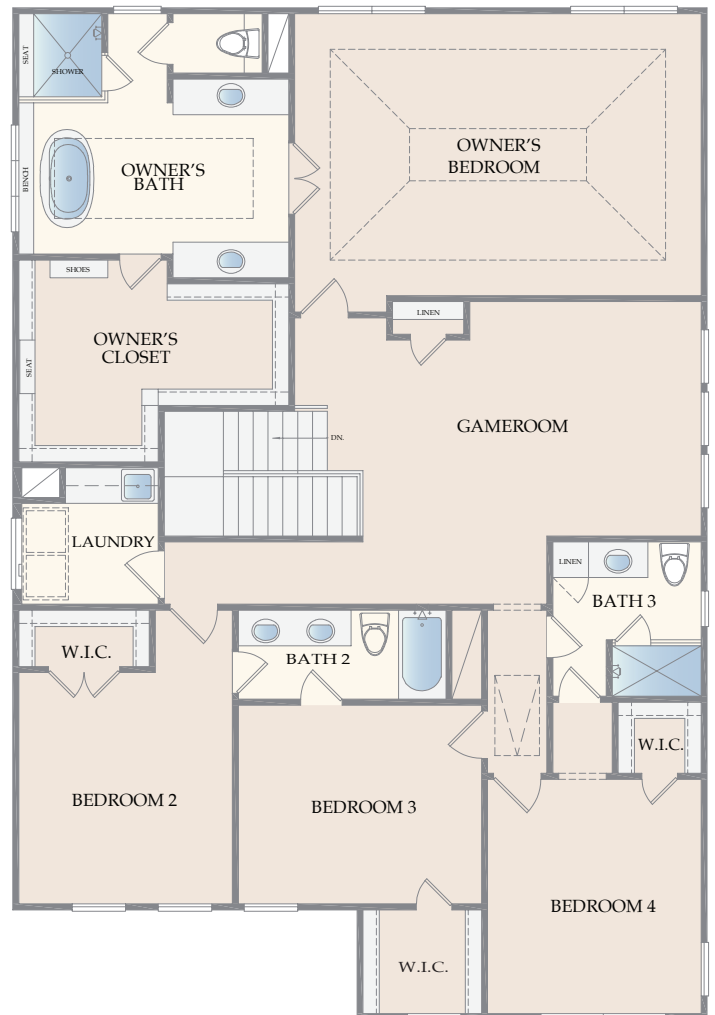

STONEFIELD HOMES

DISTINCTIVE STYLE & DESIGN

Honeycomb Ridge

22 Honeycomb Ridge
The Woodlands, Texas

The Amethyst

3613 Sq Ft

5 Beds - 4 Baths

* All information is deemed reliable. No representation is made, and Stonefield Homes does not guarantee the accuracy of any information provided. All information must be independently verified. Square footage is approximate and may vary upon elevation and/or options selected. Exterior elevation images and floorplans are artist renderings and are representative only. Optional upgrades may be shown. Stonefield Homes reserves the right to modify plans, specifications and price without notice or obligation. Please see your New Home Consultant for more information. 2022-10-04