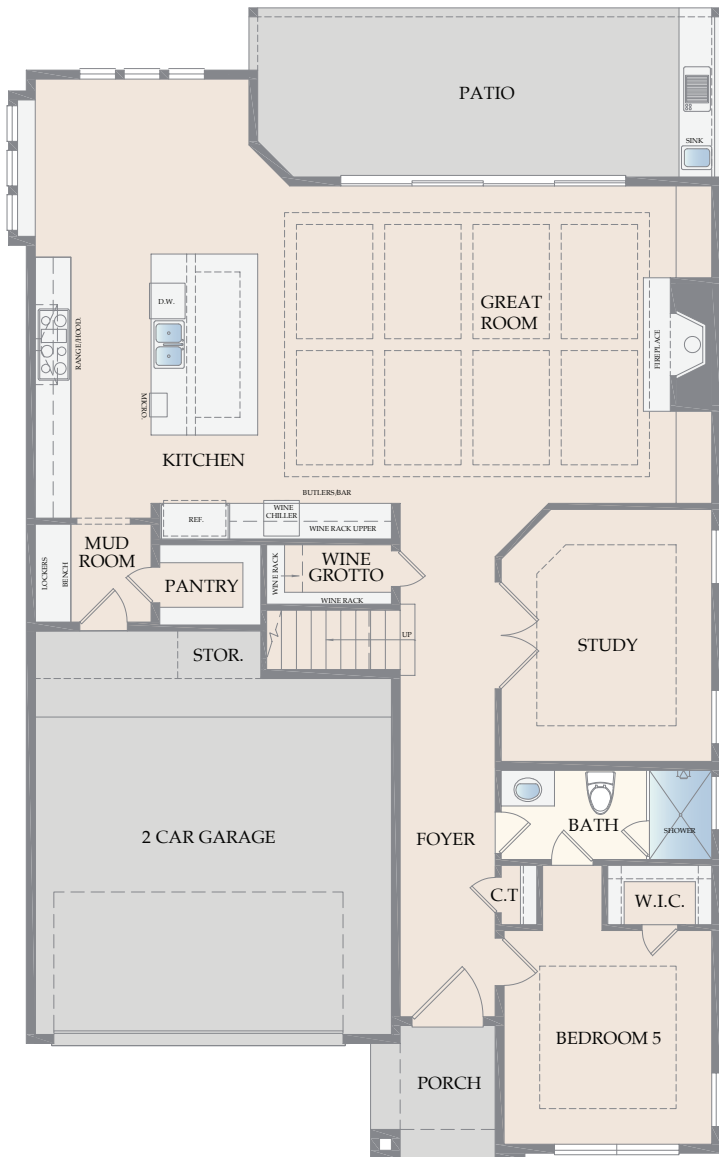

STONEFIELD HOMES

DISTINCTIVE STYLE & DESIGN

Honeycomb Ridge

22 Honeycomb Ridge
The Woodlands, Texas

The Amethyst

3613 Sq Ft

5 Beds - 4 Baths

* All information is deemed reliable. No representation is made, and Stonefield Homes does not guarantee the accuracy of any information provided. All information must be independently verified. Square footage is approximate and may vary upon elevation and/or options selected. Exterior elevation images and floorplans are artist renderings and are representative only. Optional upgrades may be shown. Stonefield Homes reserves the right to modify plans, specifications and price without notice or obligation. Please see your New Home Consultant for more information. 2022-10-04